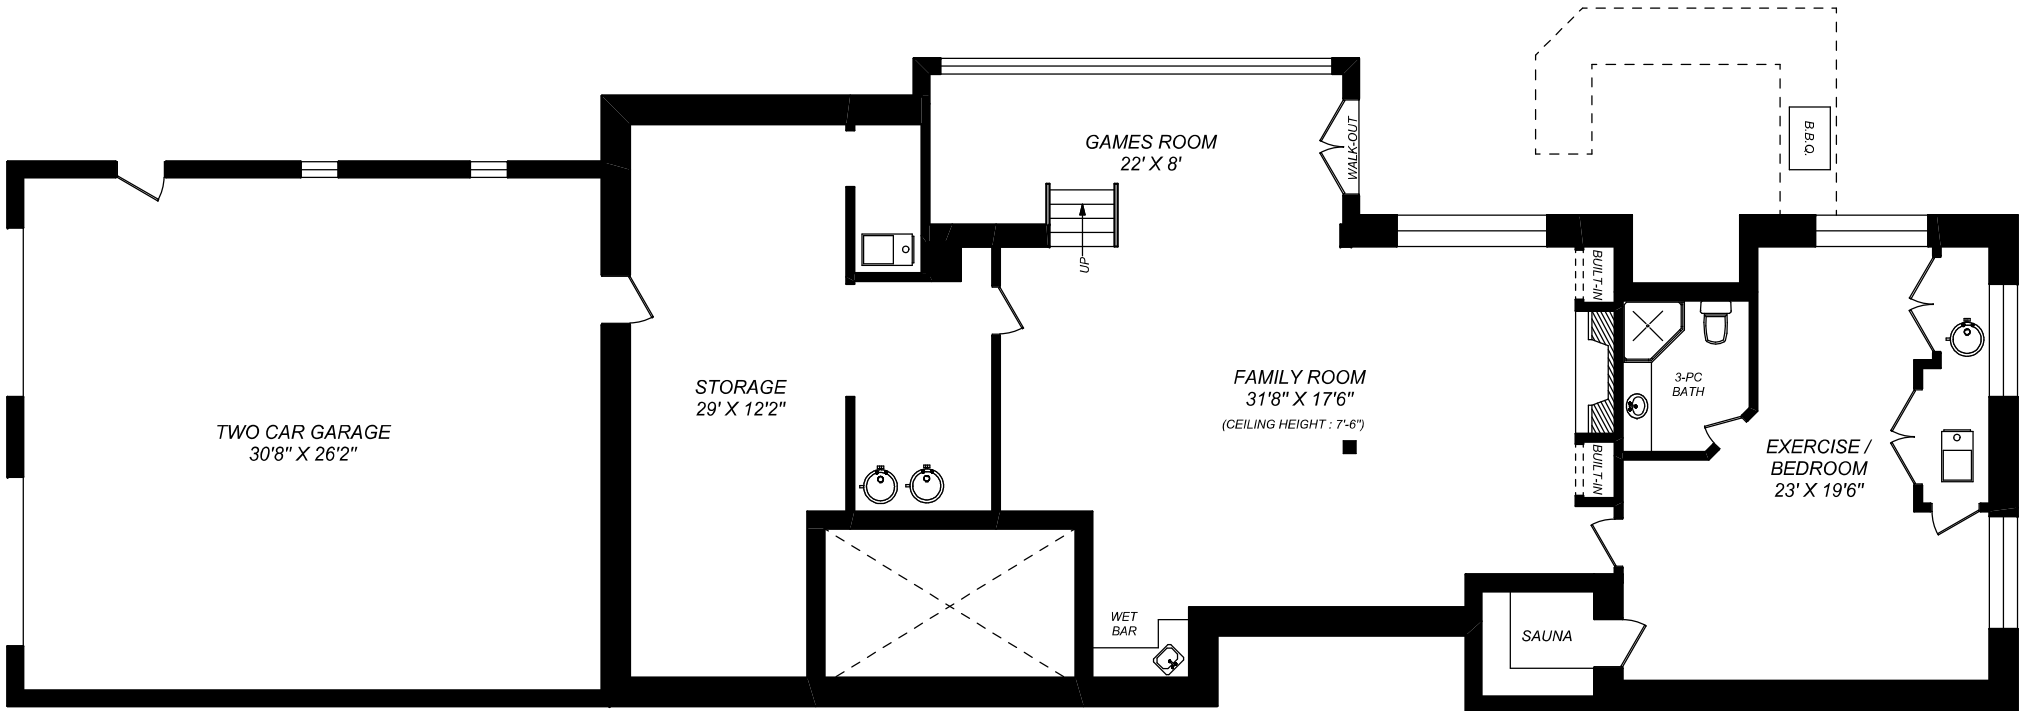

13965 8TH CONCESSION ROAD

LOWER LEVEL
2055 SQUARE FEET

truPlan
416 573 2096